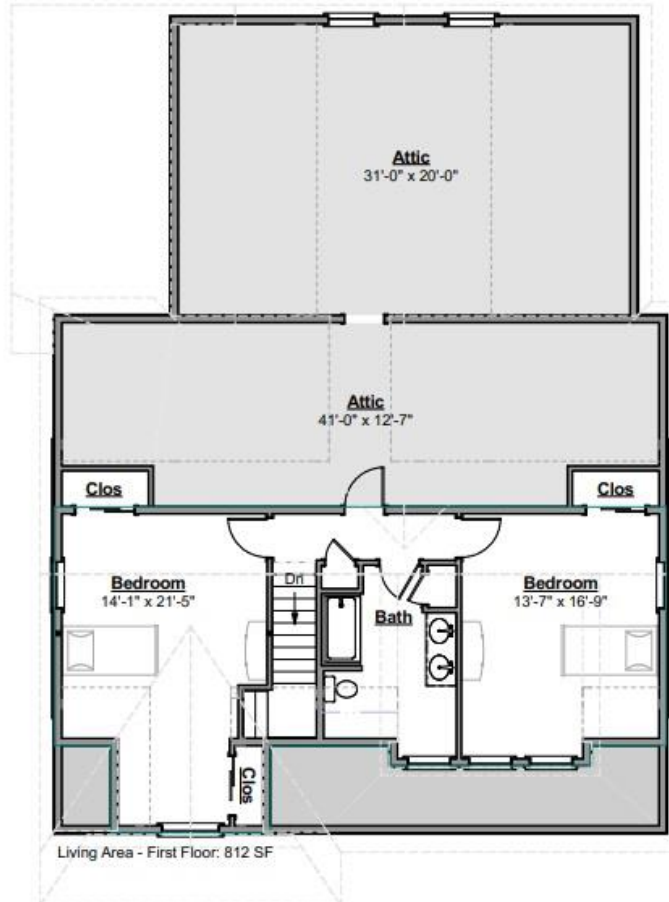

The SWEET WILLAM

2,321 Sq. Ft.

The Sweet William

ARTFORM PLAN 145.126.v2

Bedrooms:	3
Baths:	2
Half Baths:	1
Stories:	2
Width:	42' - 0"
Depth:	56' - 0"

The SWEET WILLIAM

2,321 Sq. Ft.

First Floor Plan

The Sweet William

ARTFORM PLAN 145.126.v2

The SWEET WILLIAM

2,321 Sq. Ft.

Second Floor Plan

The Sweet William

ARTFORM PLAN 145.126.v2