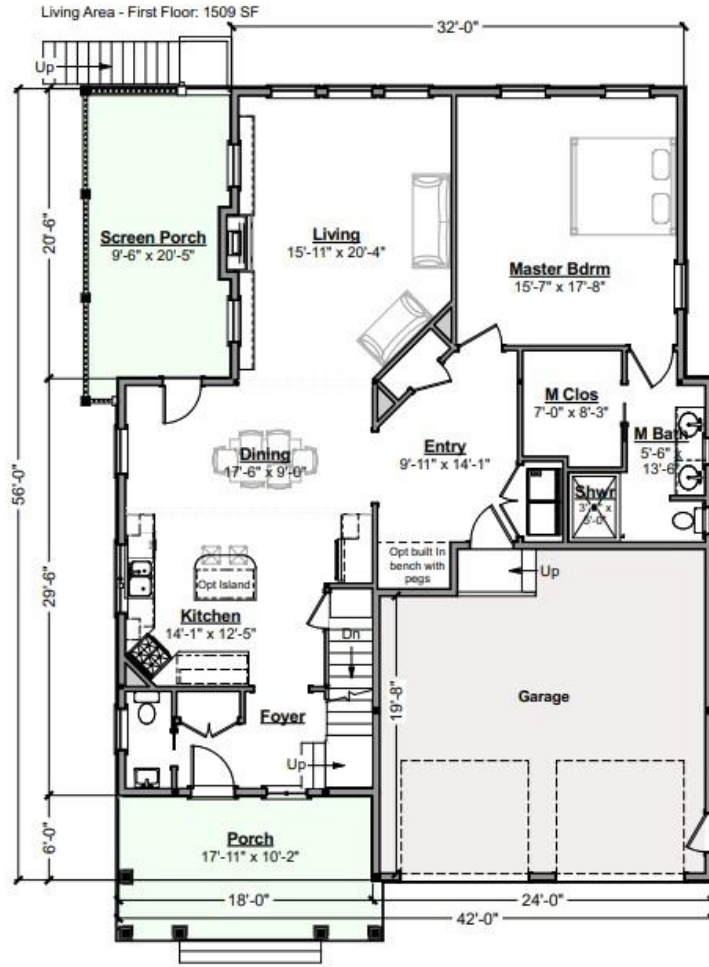

The SWEET WILLAM

2,321 Sq. Ft.

The Sweet William

ARTFORM PLAN 145.126.v2

Bedrooms:	3
Baths:	2
Half Baths:	1
Stories:	2
Width:	42' - 0"
Depth:	56' - 0"

The SWEET WILLIAM

2,321 Sq. Ft.

First Floor Plan

The Sweet William

ARTFORM PLAN 145.126.v2

The SWEET WILLIAM

2,321 Sq. Ft.

Second Floor Plan

The Sweet William

ARTFORM PLAN 145.126.v2