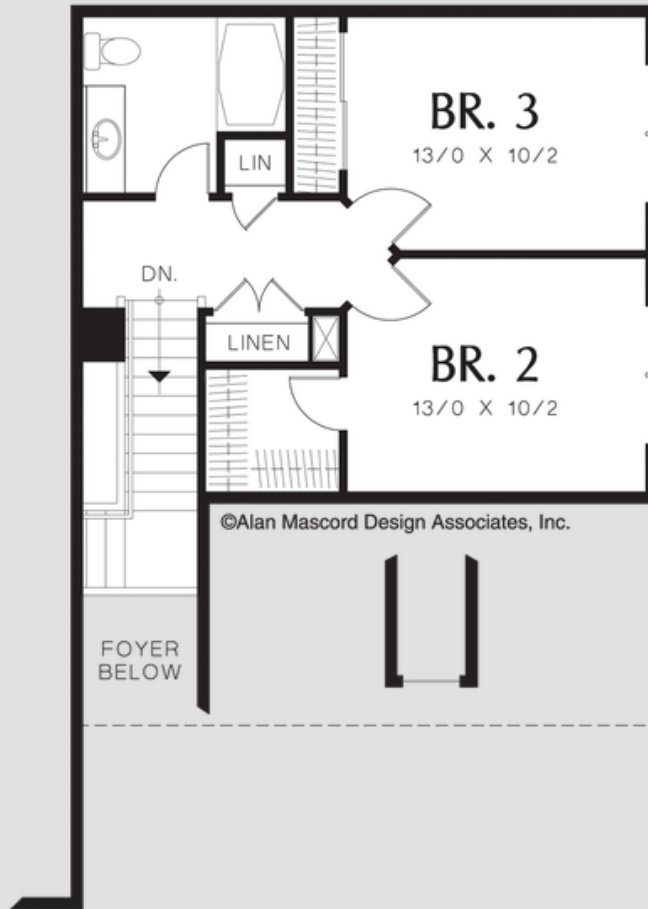

The Miranda

MASCORD PLAN 21102

Bedrooms:	3
Baths:	2
Half Baths:	1
Stories:	2
Width:	40' - 0"
Depth:	50' - 0"

The MIRANDA

1,761 Sq. Ft.

The Miranda
MASCORD PLAN 21102

The MIRANDA

1,761 Sq. Ft.

The Miranda

MASCORD PLAN 21102