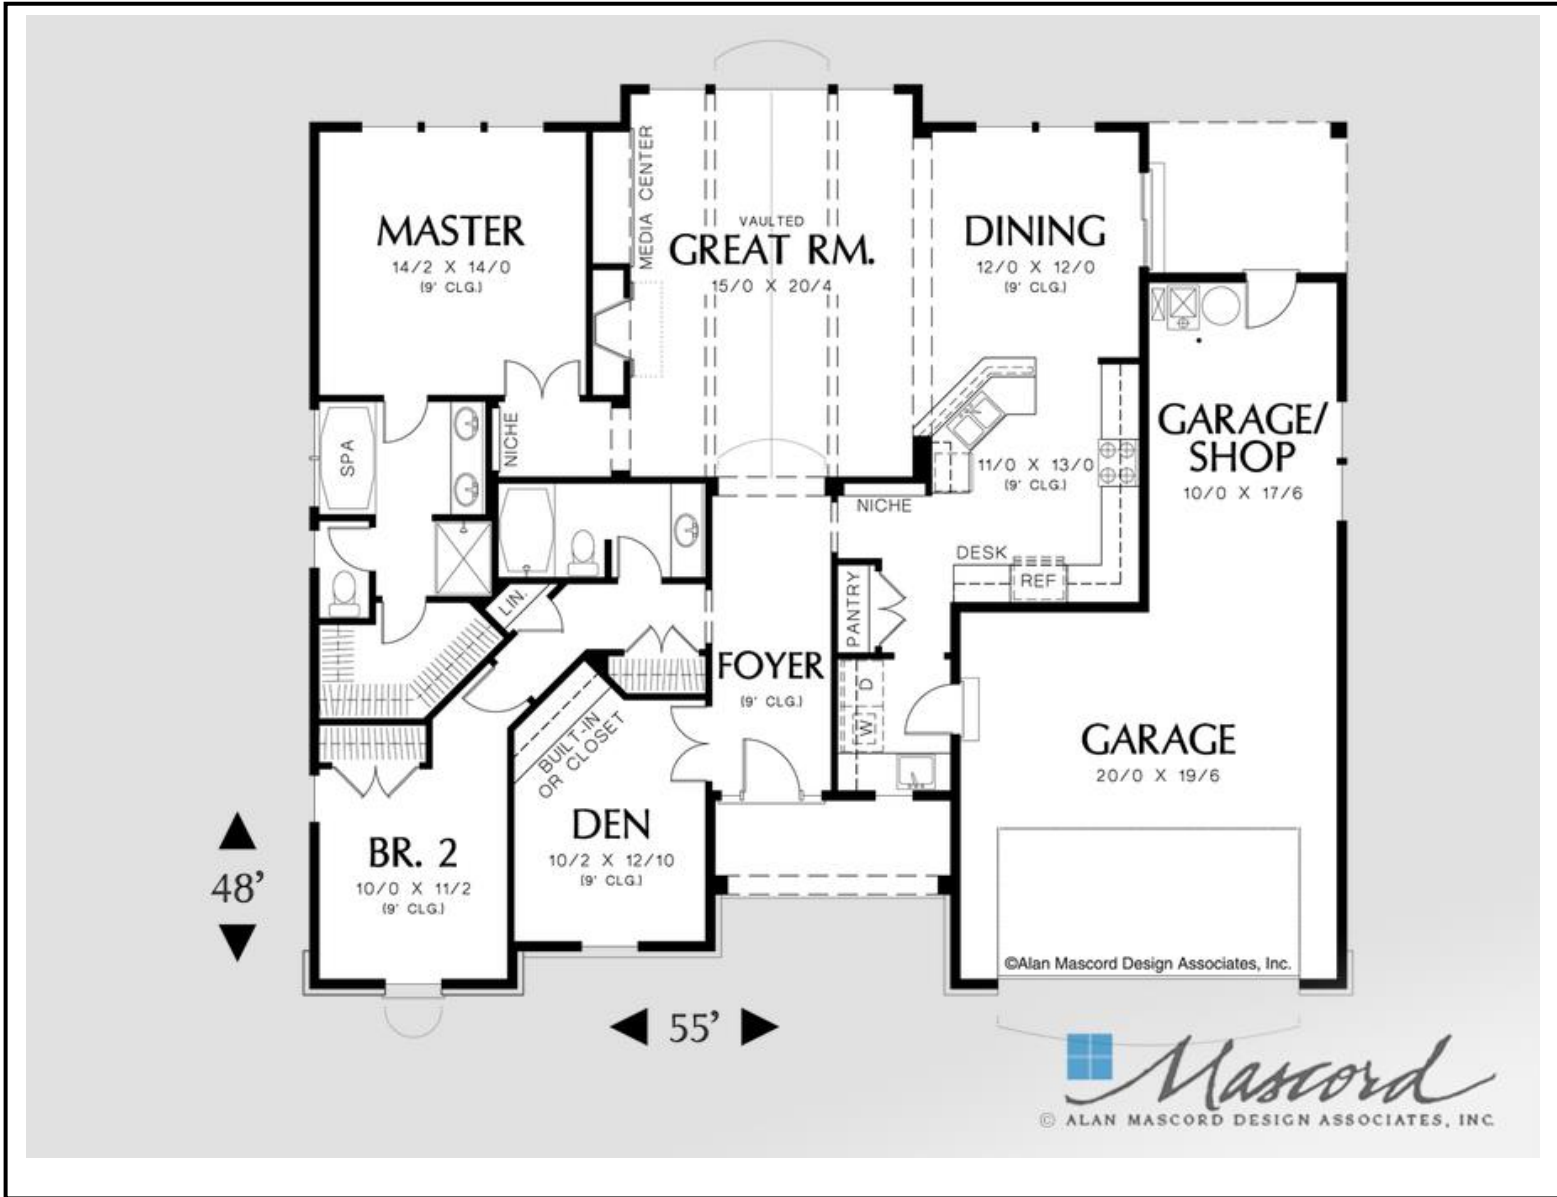

The HAYWORD

1,728 Sq. Ft.

The Hayward
1149

The Hayward

MASCORD PLAN 1149

Bedrooms: 3

Baths: 2

Half Baths: 0

Stories: 1

Width: 55' - 0"

Depth: 48' - 0"

The HAYWORD

1,728 Sq. Ft.

The Hayward

MASCORD PLAN 1149

The HAYWORD

1,728 Sq. Ft.

The Hayword
MASCORD PLAN 1149