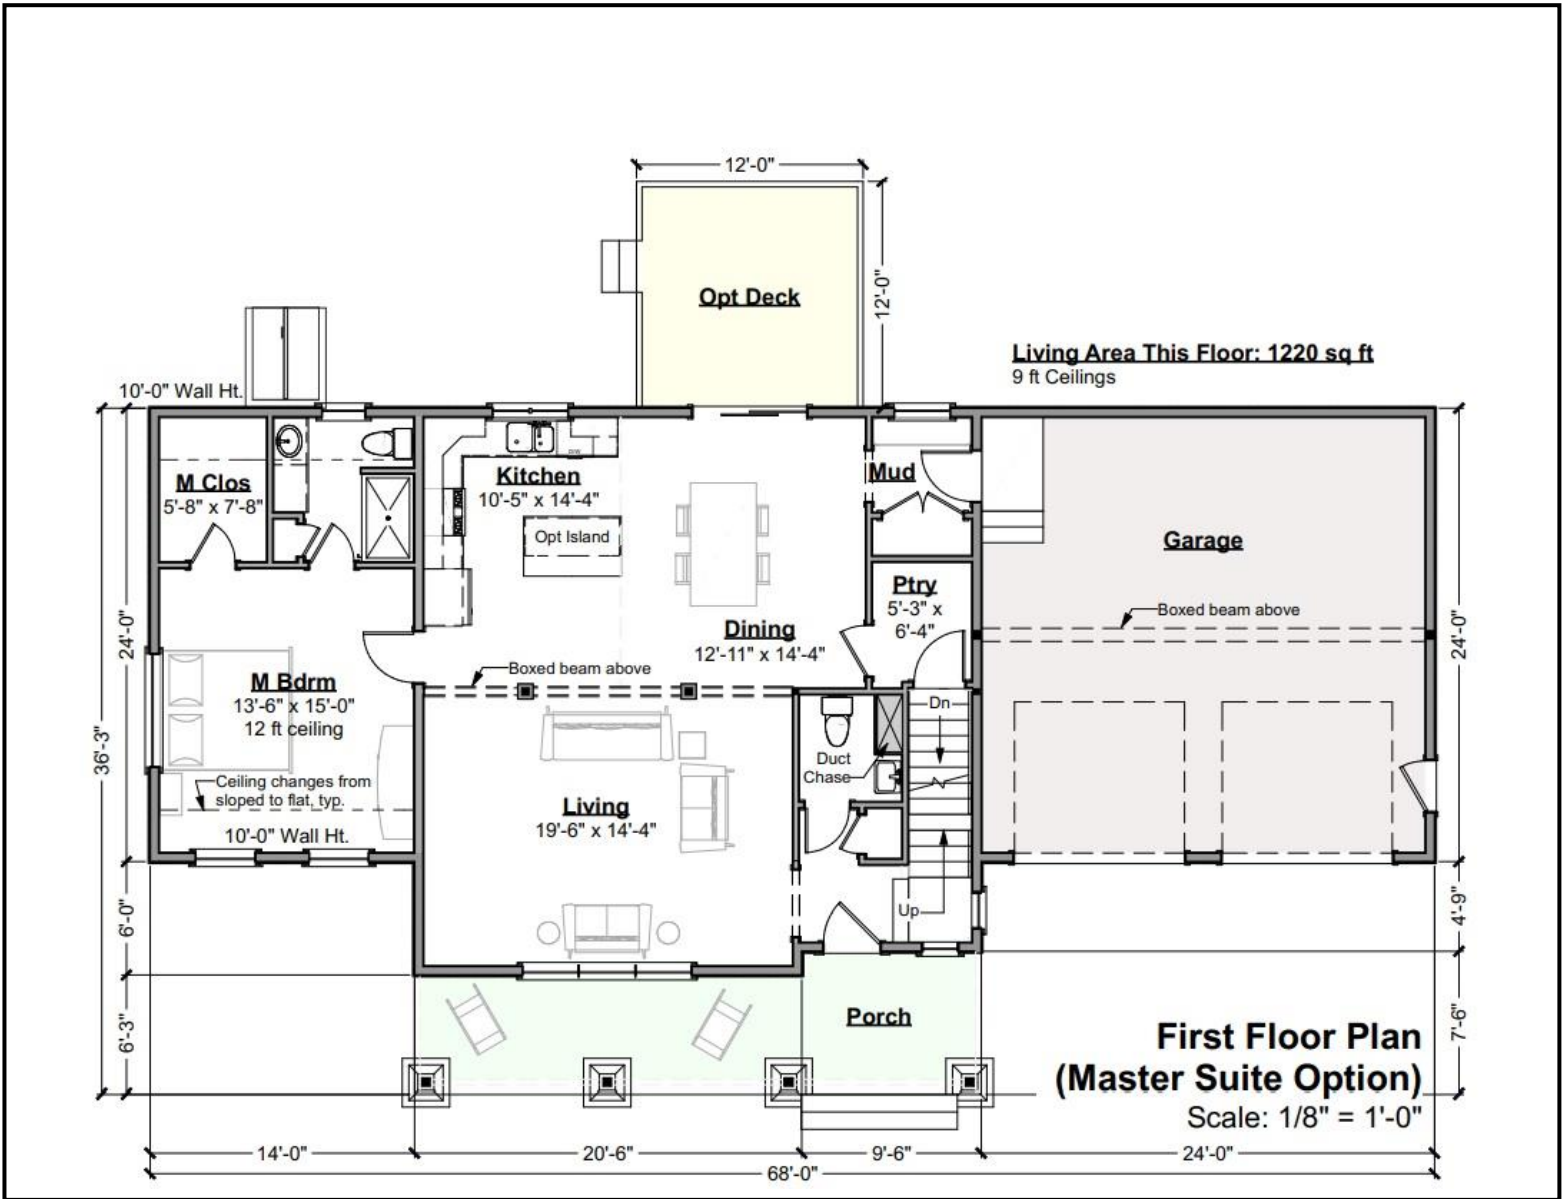

The Emerald Sea

ARTFORM PLAN 320.127a.v2 SR

Bedrooms:	4
Baths:	3
Half Baths:	1
Stories:	2
Width:	68' - 0"
Depth:	36' - 0"

The EMERALD SEA

2,580 Sq. Ft.

The Emerald Sea
ARTFORM PLAN 320.127a.v2 SR

The EMERALD SEA

2,580 Sq. Ft.

The Emerald Sea

ARTFORM PLAN 320.127a.v2 SR