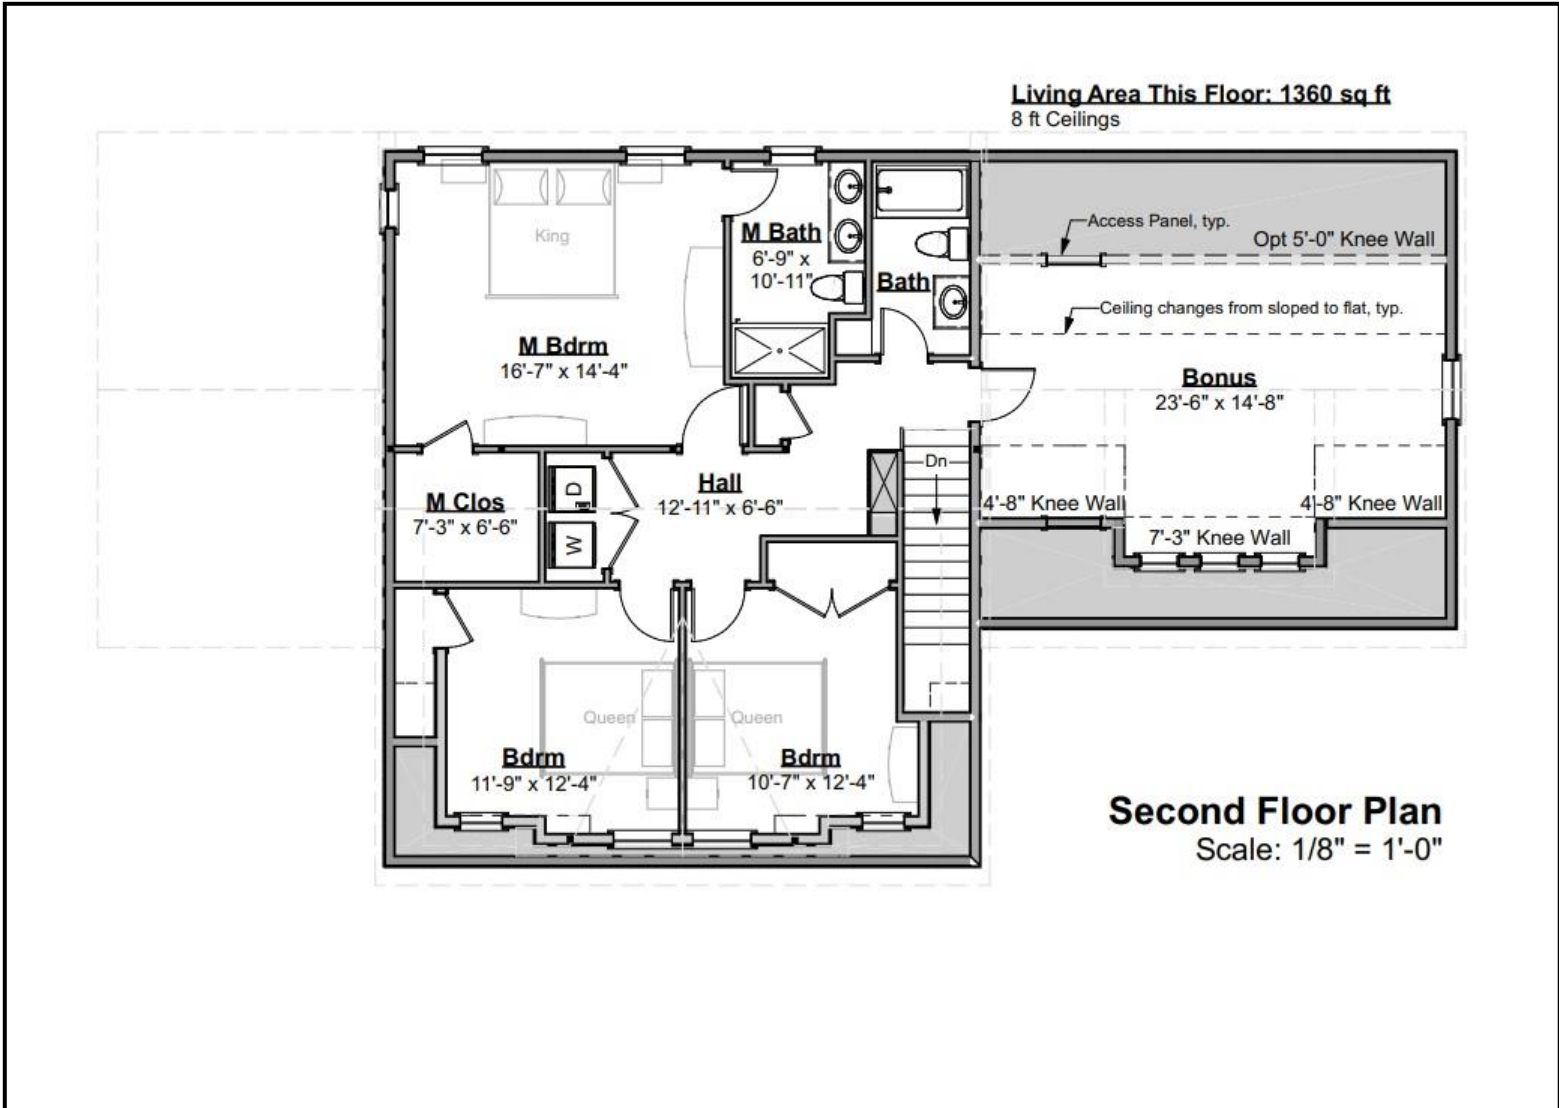

The Emerald Sea

ARTFORM PLAN 320.127a.v2 SR

Bedrooms:	4
Baths:	3
Half Baths:	1
Stories:	2
Width:	68' - 0"
Depth:	36' - 0"

The EMERALD SEA

2,580 Sq. Ft.

The Emerald Sea
ARTFORM PLAN 320.127a.v2 SR

The EMERALD SEA

2,580 Sq. Ft.

The Emerald Sea

ARTFORM PLAN 320.127a.v2 SR